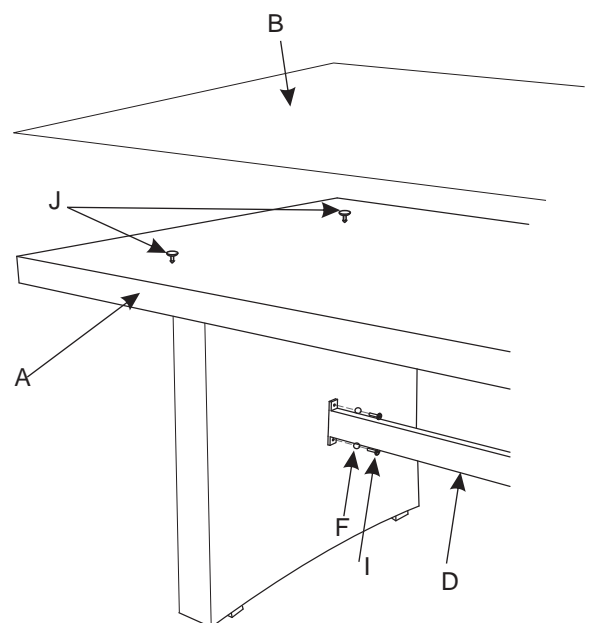

Saigon Rustic Modular Dining Table

PARTS LIST							
A	TABLE TOP		1	F	METAL WASHER		12
B	GLASS TOP		1	G	PLASTIC BOLT		8
C	TABLE LEG		2	H	ALLEN KEY (M6)		1
D	STRENGTHEN BAR		1	I	BOLT(M6X30L)		4
E	BOLT(M6X25L)		8	J	SUCTION CUP		4

1

2