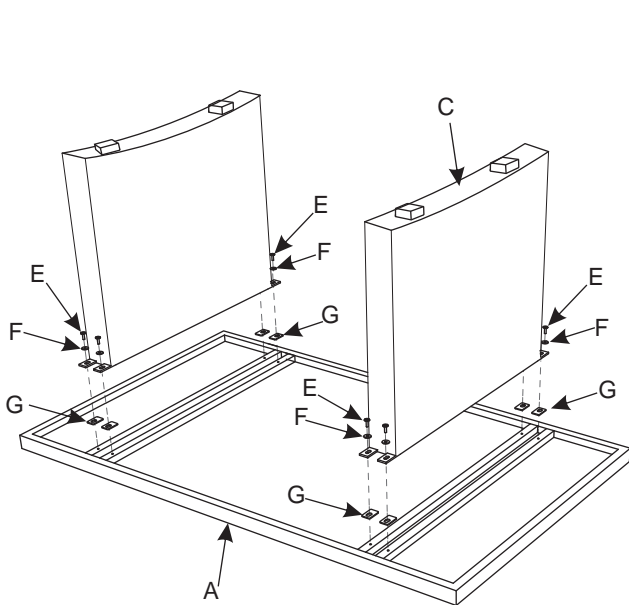

The fittings pack contains **SMALL ITEMS** which should be **KEPT AWAY FROM YOUNG CHILDREN**.

Read this leaflet in full before commencing assembly.

Saigon Rustic Modular Dining Table

PARTS LIST							
A	TABLE TOP		1	F	METAL WASHER		12
B	GLASS TOP		1	G	PLASTIC BOLT		8
C	TABLE LEG		2	H	ALLEN KEY (M6)		1
D	STRENGTHEN BAR		1	I	BOLT(M6X30L)		4
E	BOLT(M6X25L)		8	J	SUCTION CUP		4