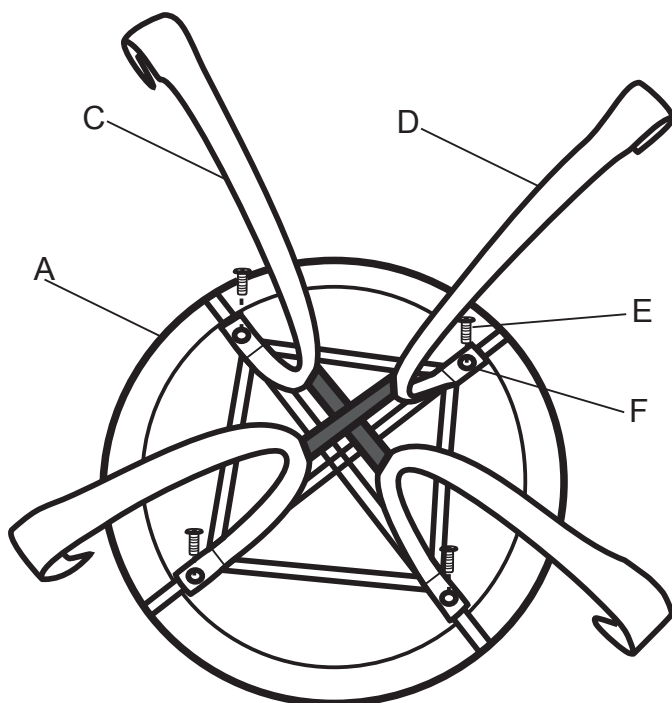

The fittings pack contains **SMALL ITEMS** which should be **KEPT AWAY FROM YOUNG CHILDREN**.

Read this leaflet in full before commencing assembly.

Saigon Rustic 70cm Bistro Table

PARTS LIST

A	TABLE TOP		1	F	METAL WASHER		4
B	TOP GLASS		1	G	ALLEN WRENCH (M6)		1
C	TABLE LEG 1		1				
D	TABLE LEG 2		1				
E	BOLT(M6 x 20L)		4				