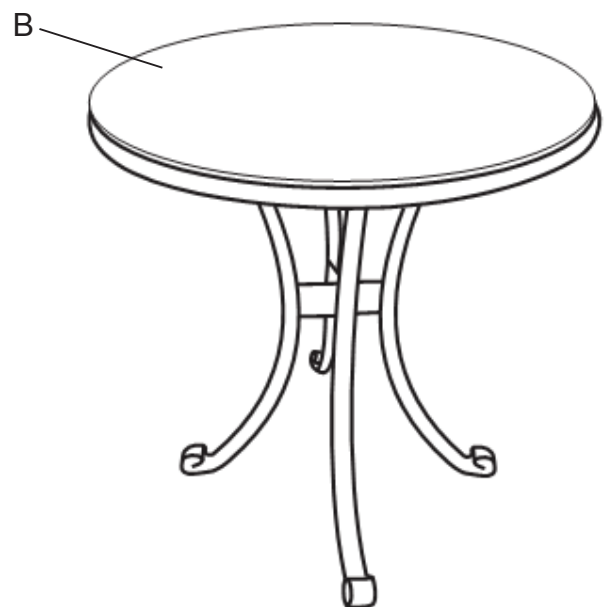

Saigon Rustic 70cm Bistro Table

PARTS LIST

A	TABLE TOP		1	F	METAL WASHER		4
B	TOP GLASS		1	G	ALLEN WRENCH (M6)		1
C	TABLE LEG 1		1				
D	TABLE LEG 2		1				
E	BOLT(M6 x 20L)		4				

1

2