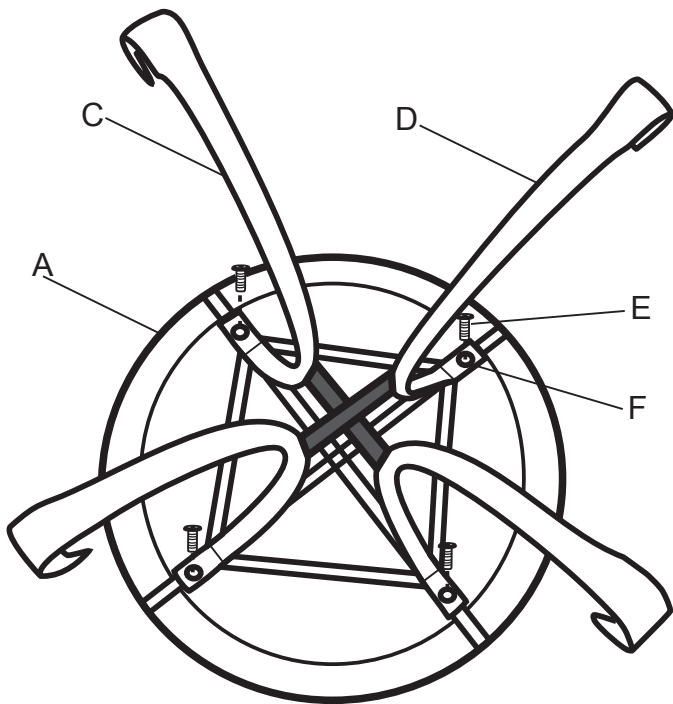

The fittings pack contains **SMALL ITEMS** which should be **KEPT AWAY FROM YOUNG CHILDREN**.

Read this leaflet in full before commencing assembly.

Saigon Colonial Weave 70cm Bistro Table

PARTS LIST

A	TABLE TOP		1	F	METAL WASHER		4
B	TOP GLASS		1	G	ALLEN WRENCH (M6)		1
C	TABLE LEG 1		1				
D	TABLE LEG 2		1				
E	BOLT(M6)		4				