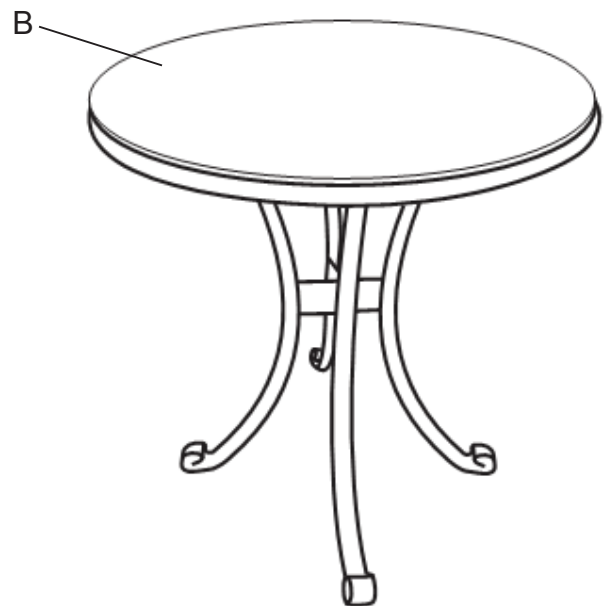

Saigon Colonial Weave 70cm Bistro Table

PARTS LIST

A	TABLE TOP		1	F	METAL WASHER		4
B	TOP GLASS		1	G	ALLEN WRENCH (M6)		1
C	TABLE LEG 1		1				
D	TABLE LEG 2		1				
E	BOLT(M6)		4				

1

2