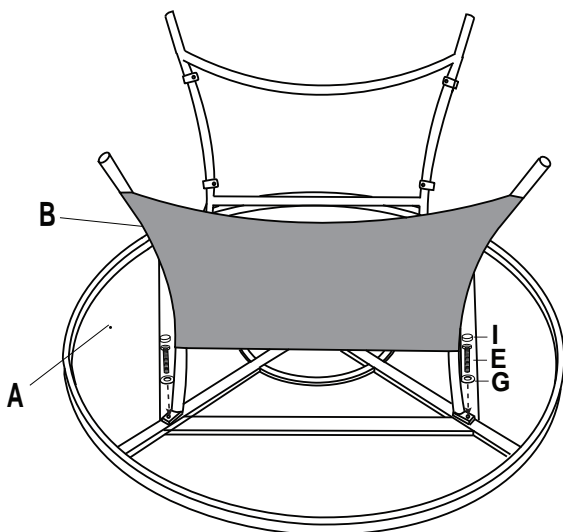

The fittings pack contains **SMALL ITEMS** which should be **KEPT AWAY FROM YOUNG CHILDREN.**

Read this leaflet in full before commencing assembly.

Marseille 140cm Round Dining Table With 60cm Weave Lazy Susan

PARTS LIST

A	TABLE TOP		1	B	TABLE BASE(1)		2	C	TABLE BASE(2)		2
D	BOLT(M6X30L)		8	E	BOLT(M6X20L)		4	F	NUT(M6)		8
G	METAL WASHER (Φ6.5)		20	H	PLASTIC NUT CAP(M6)		8	I	PLASTIC BOLT CAP(M6)		12
J	GLASS TOP		1	K	PARASOL INSERT		1	L	ALLEN WRENCH		1
M	HEX WRENCH		1	N	PLASTIC WASHER (6MM)		8	O	60CM WEAVE LAZY SUSAN		1
P	LAZY SUSAN GLASS		1								