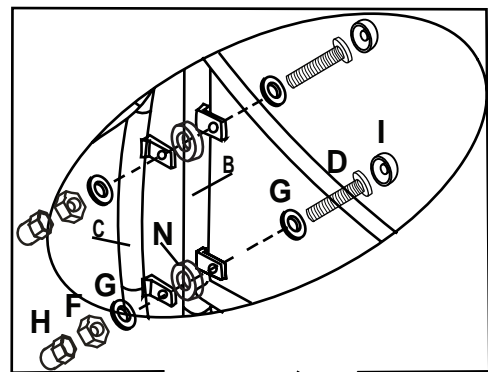

The fittings pack contains **SMALL ITEMS** which should be **KEPT AWAY FROM YOUNG CHILDREN.**

Read this leaflet in full before commencing assembly.

Marseille 140cm Round Dining Table With 60cm Weave Lazy Susan

PARTS LIST

A	TABLE TOP		1	B	TABLE BASE(1)		2	C	TABLE BASE(2)		2
D	BOLT(M6X30L)		8	E	BOLT(M6X20L)		4	F	NUT(M6)		8
G	METAL WASHER (Φ6.5)		20	H	PLASTIC NUT CAP(M6)		8	I	PLASTIC BOLT CAP(M6)		12
J	GLASS TOP		1	K	PARASOL INSERT		1	L	ALLEN WRENCH		1
M	HEX WRENCH		1	N	PLASTIC WASHER (6MM)		8	O	60CM WEAVE LAZY SUSAN		1
P	LAZY SUSAN GLASS		1								