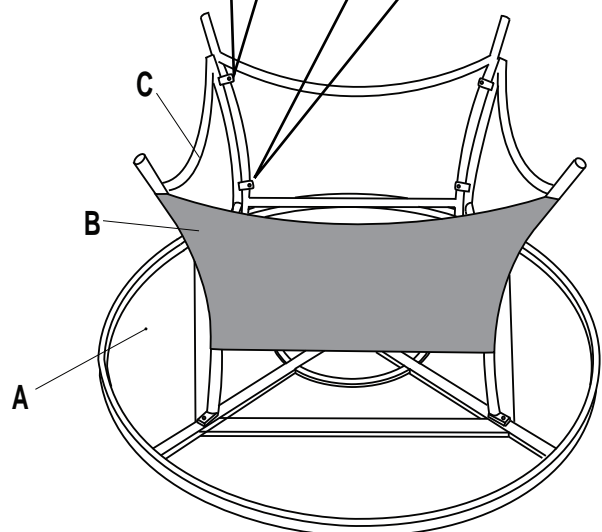

STEP 2

PLEASE ENSURE ALL FIXINGS ARE LEFT LOOSE DURING ASSEMBLY, BUT ARE SECURELY TIGHTENED UPON COMPLETION.