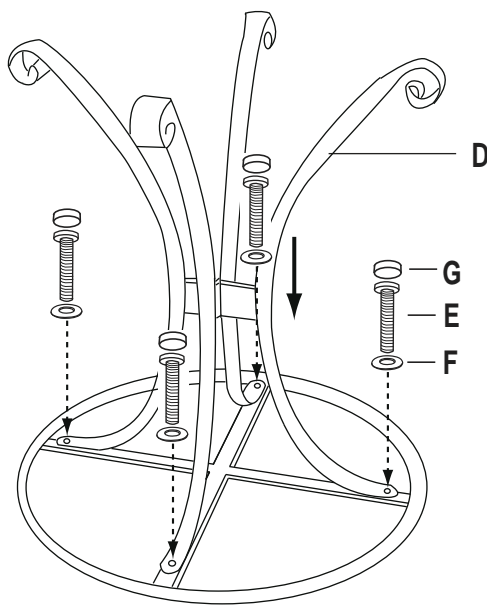

Necessary Tools

Please check the pack contents before attempting to assemble this product. A full checklist of Components is given in this leaflet. If any components are missing, please contact the retailer from whom you bought this product

The fittings pack contains **SMALL ITEMS** which should be **KEPT AWAY FROM YOUNG CHILDREN**.

Read this leaflet in full before commencing assembly.

Marseille 70cm Bistro Table

MAR10 / MAG10 / MAB10

PARTS LIST							
A	TABLE TOP		1	F	METAL WASHER (Φ6.5)		4
B	TOP GLASS		1	G	PLASTIC BOLT CAP(M6)		4
C	TABLE LEG ASSEMBLY1		1	H	ALLEN WRENCH (M6)		1
D	TABLE LEG ASSEMBLY2		1	I	TOUCH-UP PAINT		1
E	BOLT(M6X15L)		4				

1

2

PLEASE ENSURE ALL FIXINGS ARE LEFT LOOSE DURING ASSEMBLY, BUT ARE SECURELY TIGHTENED UPON COMPLETION.