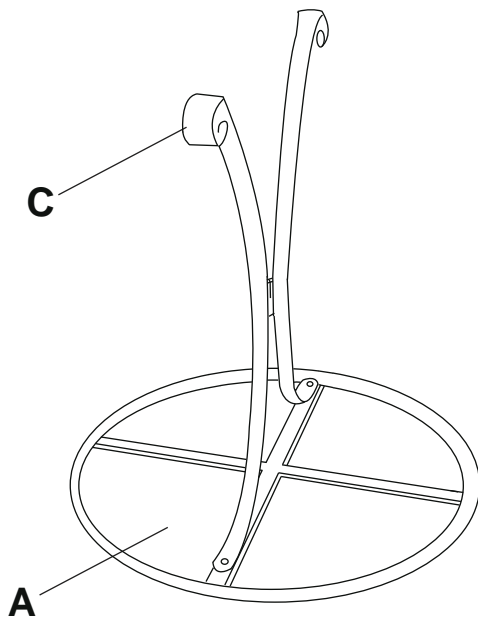

The fittings pack contains **SMALL ITEMS** which should be **KEPT AWAY FROM YOUNG CHILDREN**.

Read this leaflet in full before commencing assembly.

Marseille 70cm Bistro Table

MAR10 / MAG10 / MAB10

PARTS LIST							
A	TABLE TOP		1	F	METAL WASHER (Φ6.5)		4
B	TOP GLASS		1	G	PLASTIC BOLT CAP(M6)		4
C	TABLE LEG ASSEMBLY1		1	H	ALLEN WRENCH (M6)		1
D	TABLE LEG ASSEMBLY2		1	I	TOUCH-UP PAINT		1
E	BOLT(M6X15L)		4				