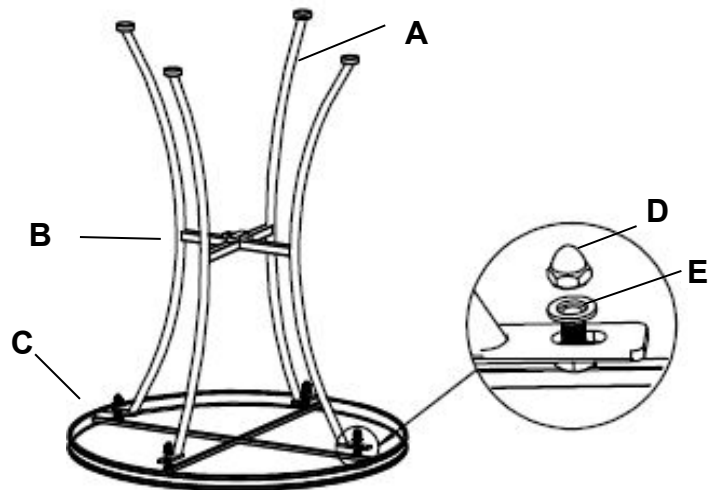

The fittings pack contains **SMALL ITEMS** which should be **KEPT AWAY FROM YOUNG CHILDREN**.

Read this leaflet in full before commencing assembly.

Casablanca 60cm Bistro Table

PARTS LIST

A	TABLE LEG ASSEMBLY1		1		E	METAL WASHER (M8)		4
B	TABLE LEG ASSEMBLY2		1		F	ALLEN WRENCH		1
C	TABLE TOP		1		G	TOUCH UP PAINT		1
D	METAL NUT (M8)		4					

1

2

PLEASE ENSURE ALL FIXINGS ARE LEFT LOOSE DURING ASSEMBLY, BUT ARE SECURELY TIGHTENED UPON COMPLETION