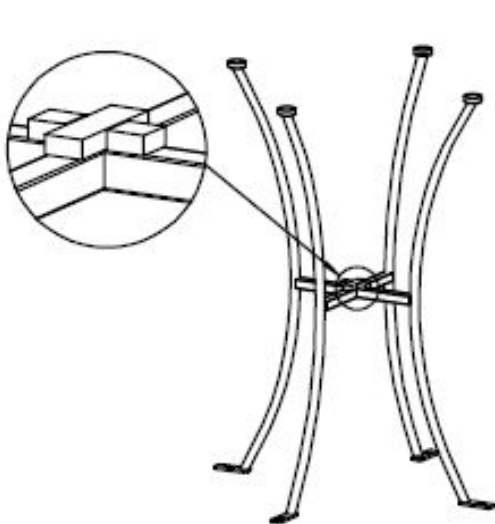

The fittings pack contains **SMALL ITEMS** which should be **KEPT AWAY FROM YOUNG CHILDREN**.

Read this leaflet in full before commencing assembly.

Casablanca 60cm Bistro Table

PARTS LIST

A	TABLE LEG ASSEMBLY1		1		E	METAL WASHER (M8)		4
B	TABLE LEG ASSEMBLY2		1		F	ALLEN WRENCH		1
C	TABLE TOP		1		G	TOUCH UP PAINT		1
D	METAL NUT (M8)		4					